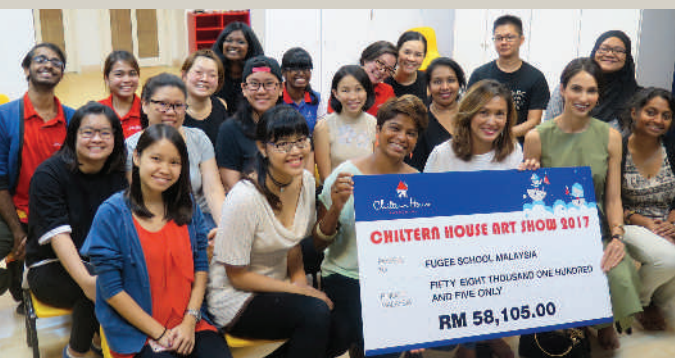

As the saying goes, "There are a lot of stories out there waiting for you to live them!". *So off you go!*

Our next Julia Gabriel Centre holiday programmes will take place in June 2018. Stay tuned!

"Fugee students love Art and were very excited to be part of the Chiltern House Art Show. They got to have lots of fun expressing themselves and they also learnt a little about new art techniques. They were very proud and reassured to know that their paintings were bought at the auction and will be on the walls in people's homes. A big thank you to the Chiltern House team who had worked closely with the students, and believe in the vision of Fugee School." - Deborah Henry.

ART FOR THE SOUL

We welcomed Deborah Henry, co-founder of Fugee School, for a cheque presentation of funds received from last year's Art Show.

Fugee Co-Founder Deborah Henry with her Buddies from Fugee School, Principal of Schools Sharon Roshini, and Centre Director Paulee Wang.